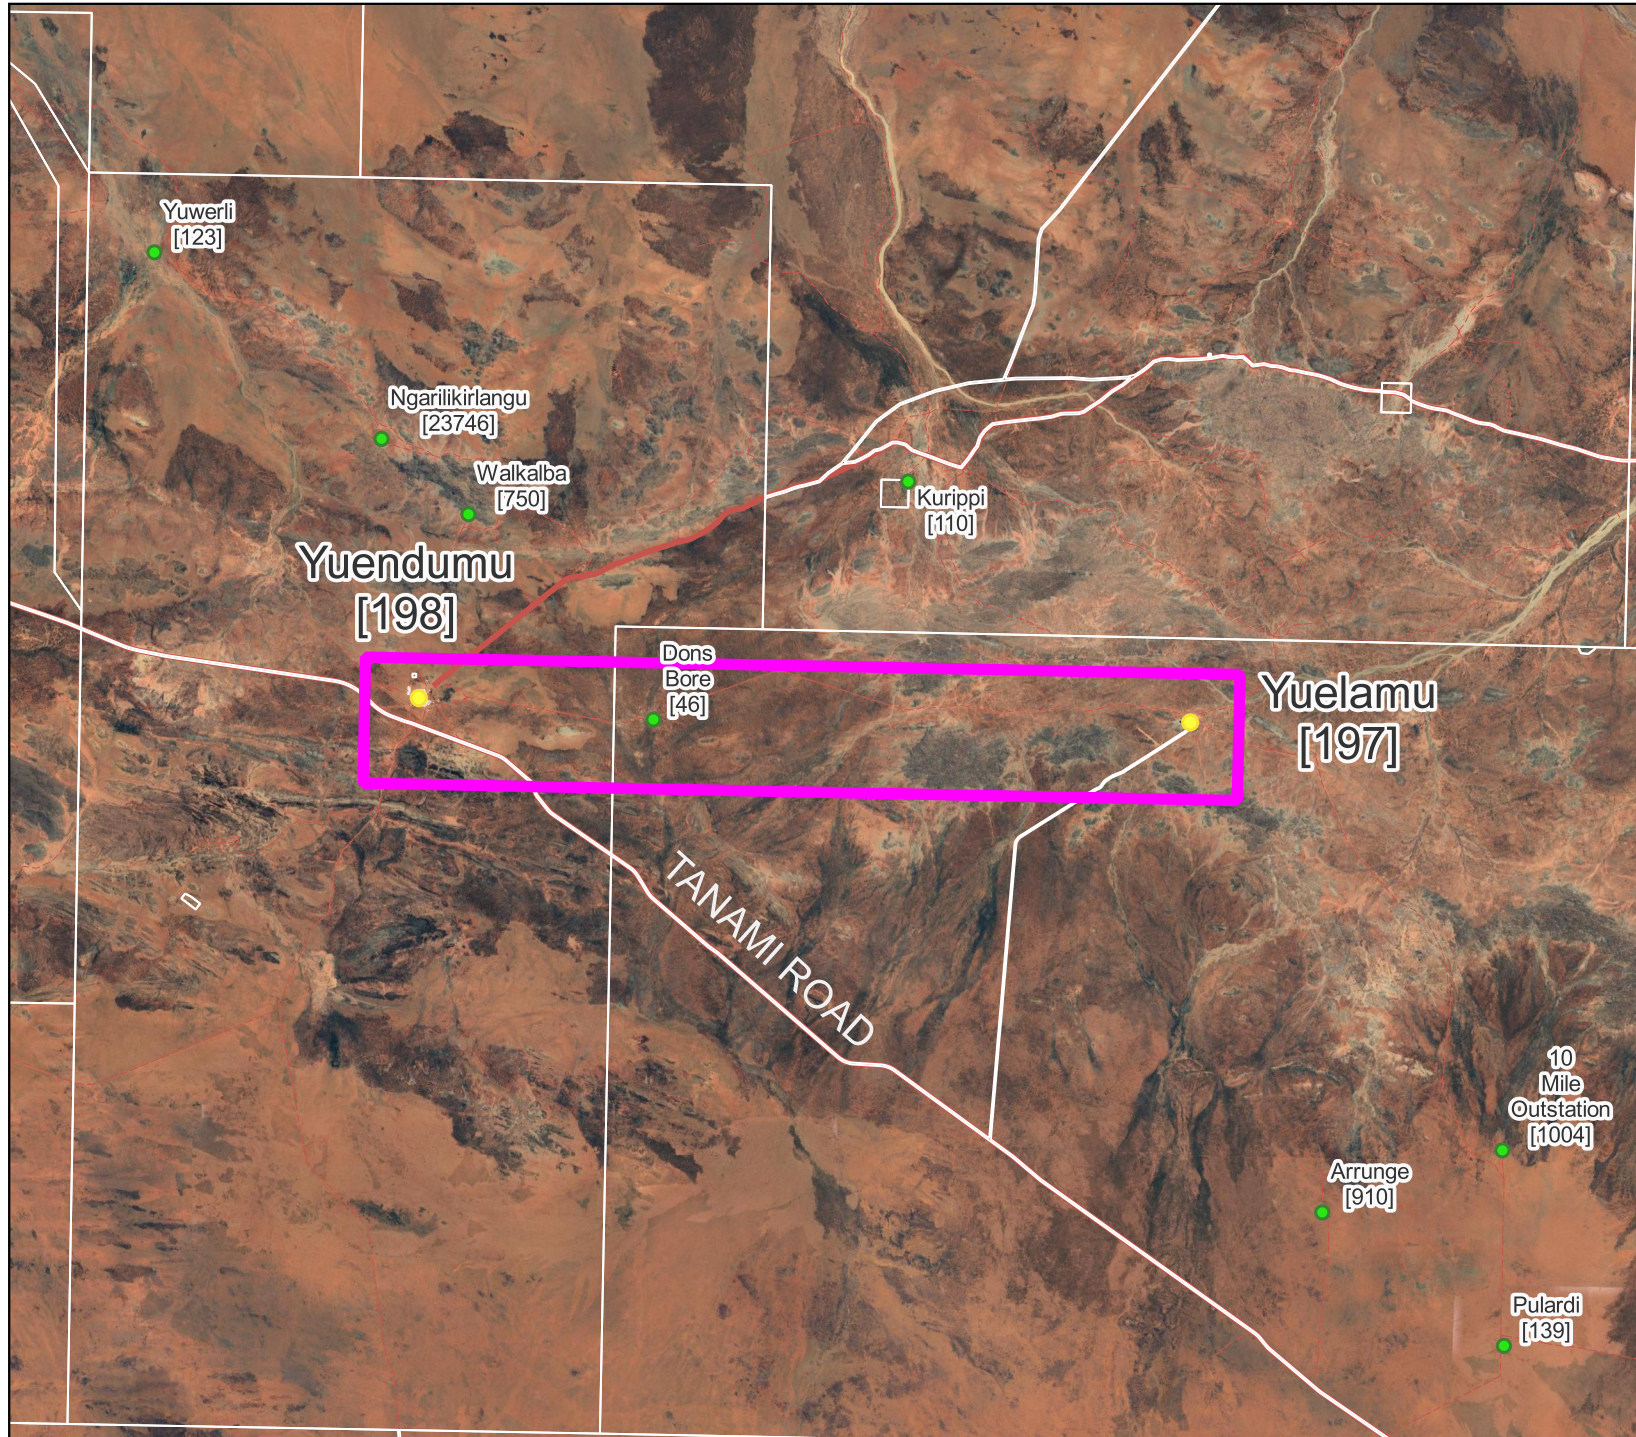

# Yuendumu and Yuelamu Lockout Area commencing 10 January 2022

## LEGEND

### Communities

- Major (Yellow dot)
- Homeland (Green dot)
- Lockout Area (Pink outline)
- CADASTRE (White outline)
- Roads - Main (Red line)
- Roads - Track (Dashed red line)

GDA94 / MGA zone 52