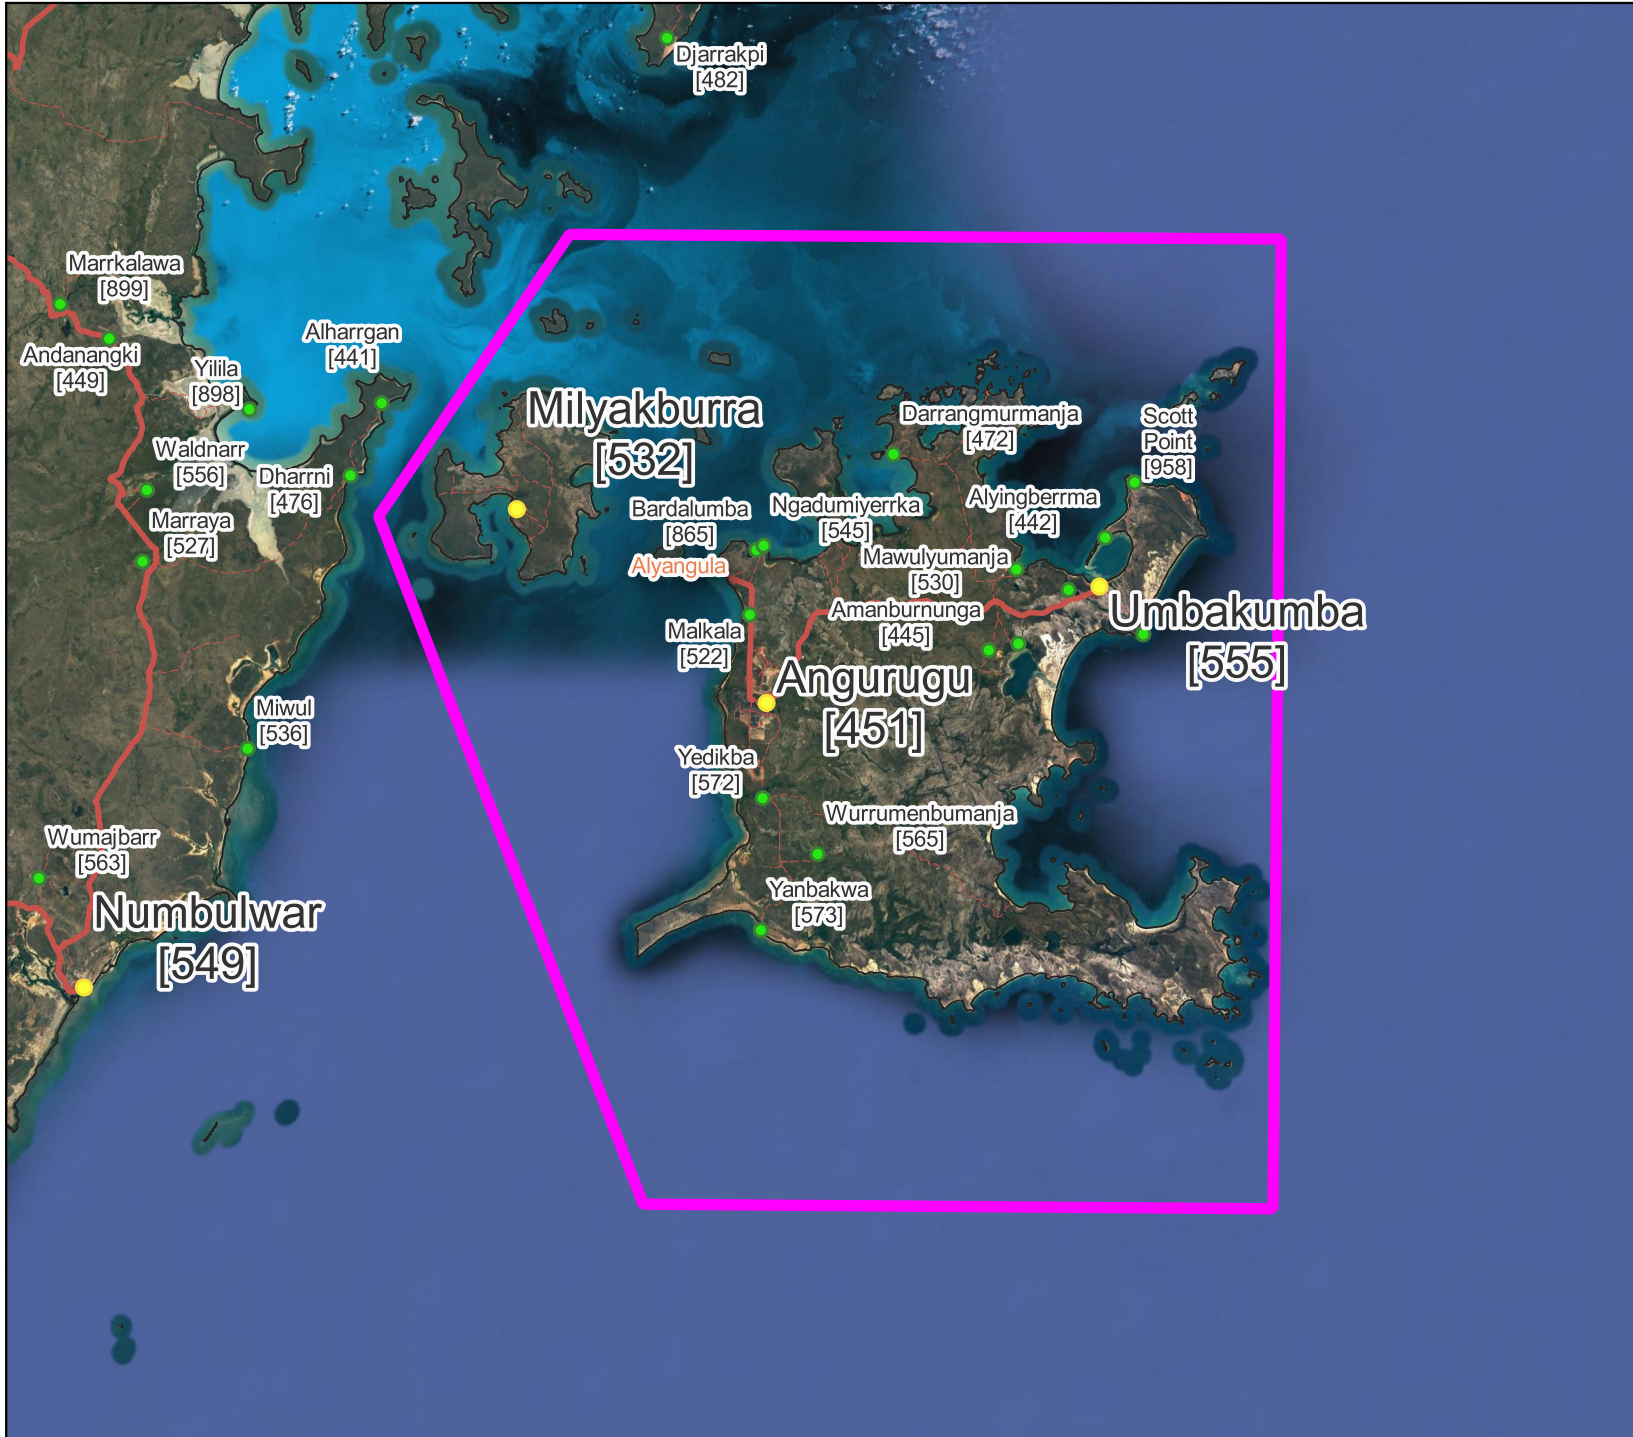

Indicative Map – Exclusion Zone – Connected Communities Area 2 – Groote Eylandt  
 See item 2 of CHO Directions (No. 7) 2022 – Amendment of CHO Directions (No.3) 2022 – Exclusion Zone Amendment #2

**LEGEND**

Communities

● Major

● Homeland

▭ Connected Communities Area

• Towns

— Roads - Main

- - - Roads - Track

0 10 20 30 40 50 km